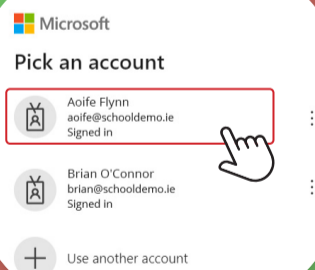

Your teacher will post a link in your Microsoft Teams class

Click on the **Login** button

3

You need perm

Want access? Sign up, log in, or

Login Sign Up

4

Login

Welcome back to Formative!

Email or username

Password

Forgot password?

Log In

Log in to your Formative account using your Microsoft Teams account

If you are already using a student Microsoft account, you don't need to create a new password for it.

5