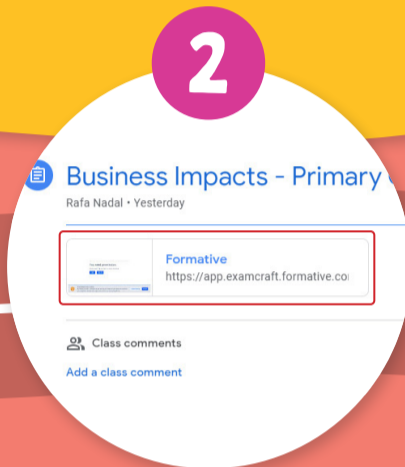

DONUT PANIC!

Google

Follow the steps below and be ready for your digital assignment:

1

Make sure you are logged in to **Google Classroom** with your student account

2

Your teacher will post a link in your Google Classroom

3

Click on the **Login** button

You need perm...

Want access? Sign up, log in, or

Login Sign Up

4

Log in to your **Formative account** using your **Google account**

If you are already using a student Google account, you don't need to create a new password for it.