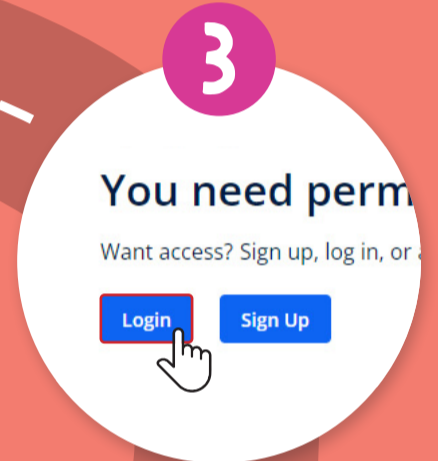

DONUT PANIC!

Google

Follow the steps below and be ready for your digital assignment:

1

Make sure you are logged in to **Google Classroom** with your student account

2

Your teacher will post a link in your Google Classroom

3

Click on the **Login** button

You need perm...

Want access? Sign up, log in, or

Login Sign Up

4

Log in to your **Formative account** using your **Google account**

If you are already using a student Google account, you don't need to create a new password for it.