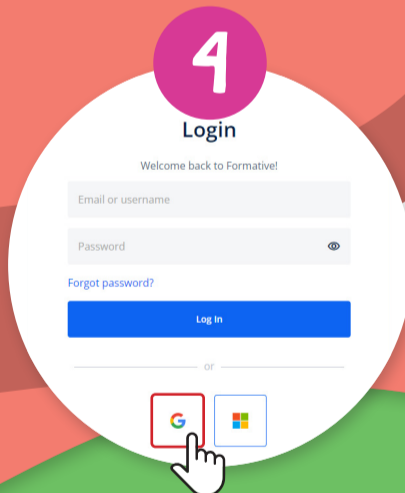

DONUT PANIC!

Google

Follow the steps below and be ready for your digital assignment:

1

Make sure you are logged in to **Google Classroom** with your student account

2

Your teacher will post a link in your Google Classroom

3

Click on the **Login** button

You need perm...

Want access? Sign up, log in, or

Login Sign Up

4

Log in to your **Formative account** using your **Google account**

If you are already using a student Google account, you don't need to create a new password for it.