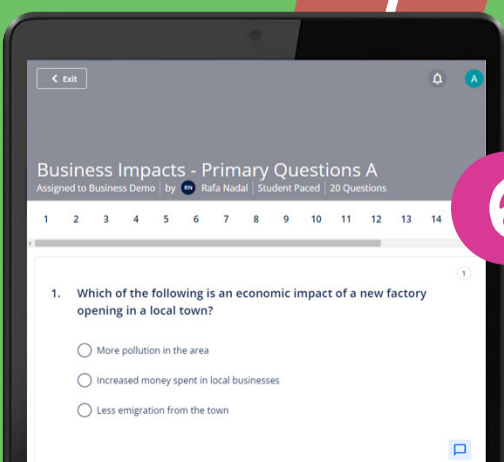

Choose the **correct student account**

If you have a pop-up blocker in your browser, please make sure it is disabled.

6

You are now ready to do your assignment