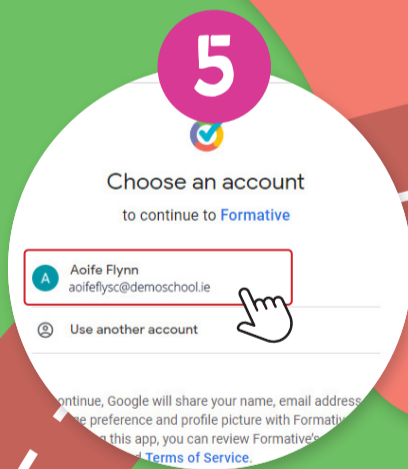

3

Click on the **Login** button

You need perm...

Want access? Sign up, log in, or

Login Sign Up

4

Log in to your **Formative account** using your **Google account**

If you are already using a student Google account, you don't need to create a new password for it.

5

Choose the **correct student account**

If you have a pop-up blocker in your browser, please make sure it is disabled.

6

You are now ready to do your assignment